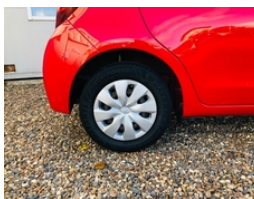

Toyota Yaris 1.0 VVT-i Active 5dr | Mar 2015

LOW INSURANCE AND FREE ROAD TAX

£5,490

Miles: 48500
Fuel Type: Petrol
Transmission: Manual
Colour: Red
Engine Size: 998
CO2 Emission: 99
Tax Band: A (£0 p/a)
Body Style: Hatchback
Insurance 4E
group:
Reg: WFZ2876